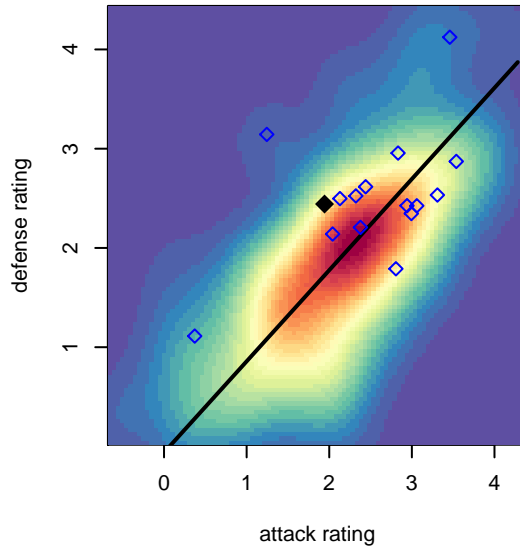

**attack and defense rating
relative to others at age
and all opponents in last 13 months**