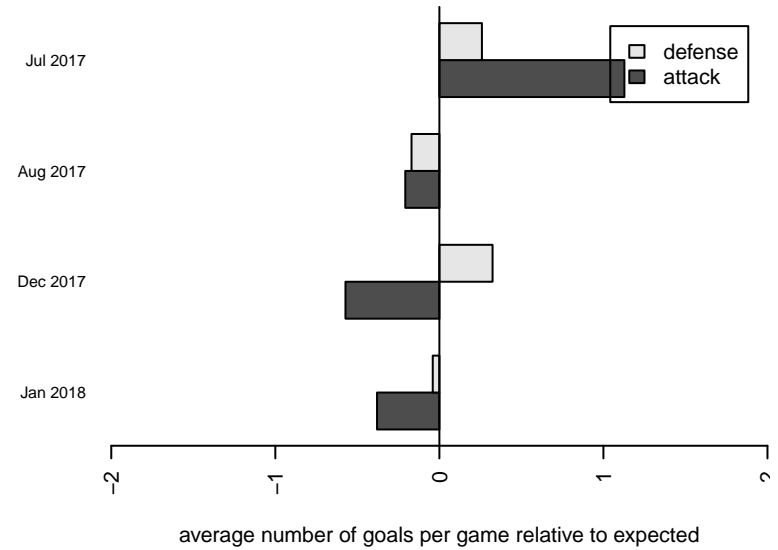

Performance relative to 13 month average