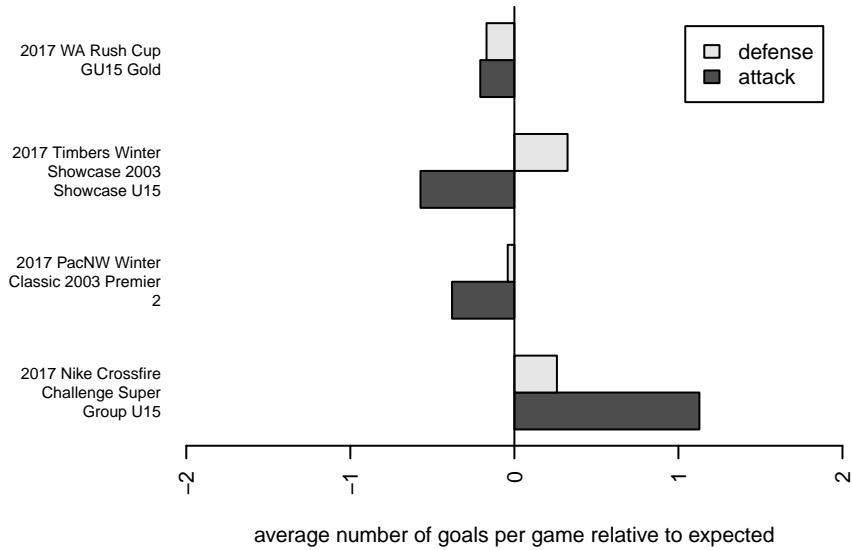

Performance relative to 13 month average